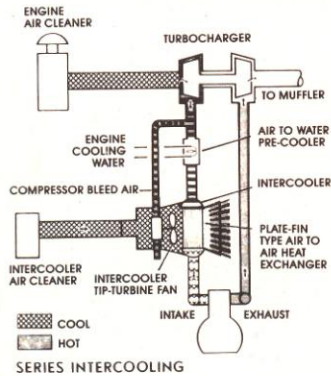

350 MACK HORSES

THE ENERGY EFFICIENT SUPER-SAVER ENGINE

Mack E6-350 6 cylinder in-line diesel is the ultimate development of the Mack "672" engine family. It's the lightest water cooled 350 (bhp) engine in the business, developing 1538 Nm (1131 lbs/ft) torque @ 1400 rpm. Exclusive Series Charge Air Cooling, air-to-water air-to-air, significantly increases fuel efficiency and performance. Dual system charge air cooling means cooler, more dense air charges being drawn into combustion chambers. More cooler air gives cleaner combustion. Combined with the turbocharger, fuel flow and power are increased, while fuel economy and low exhaust emissions are retained. Mack E6-350 can be fitted to conventional R600 series and COE models.

EXTENDED SERVICE INTERVAL

Mack's proven E.S.I. "Plus" triple spin-on engine oil filters extend oil change intervals and reduce service time.

POWER-MATCHED TRANSMISSION

Team your Mack E6-350 governed to 1950 rpm with either 10 or 12 speed transmissions to give maximum efficiency for your needs.

BIG POWER TRAIN WARRANTY

All Mack diesel engines and transmissions now receive a basic full warranty on parts and labour coverage for 24 months or 161,000 kilometres, whichever comes first. Plus there's an extended component

coverage to 36 months or 483,000 kilometres — for cylinder blocks, crankshafts, cylinder heads, connecting rods, camshafts, timing gears and transmission cases. That's really putting confidence in writing.

THE GREATEST NAME IN TRUCKS

AUSTRALIAN HEADQUARTERS

MACK TRUCKS AUSTRALIA PTY. LTD.

Qld.
MACKAY: A. W. Rasmussen Pty. Ltd. 51 1522.
MT ISA: Plumb Diesel Service 43 4001.
TOOWOOMBA: Westco Truck Sales 34 3811.
TOWNSVILLE: Sigi Graf Pty. Ltd. 79 3822.
N.S.W.
SYDNEY: Ph 727 3233.
NAMBUCCA HDS: Ph 68 6031
ALBURY: D.B.B. Diesel Engineers 25 4841
COFFS HARBOUR: S & T. Mechanical Engineering 52 2453.
DUBBO: Prospect Motors (Dubbo) 88 5111.

1728 Ipswich Rd, Rocklea, Brisbane. Q. 4106. Ph. 277 1644.

BENDIGO: Mid-Star Motors Pty. Ltd. 48 4401.
SHEPPARTON: Mid-Star Motors Pty. Ltd. 23 1203.
S.A.
ADELAIDE: Ph 260 2433.
W.A.
PERTH: Malcolm Moore Pty. Ltd. 277 1233.
Tas.
LAINCESTON: Websters Machinery Pty. Ltd. 26 3540.
N.T.
DARWIN: Ph 84 3588.

KCA 159